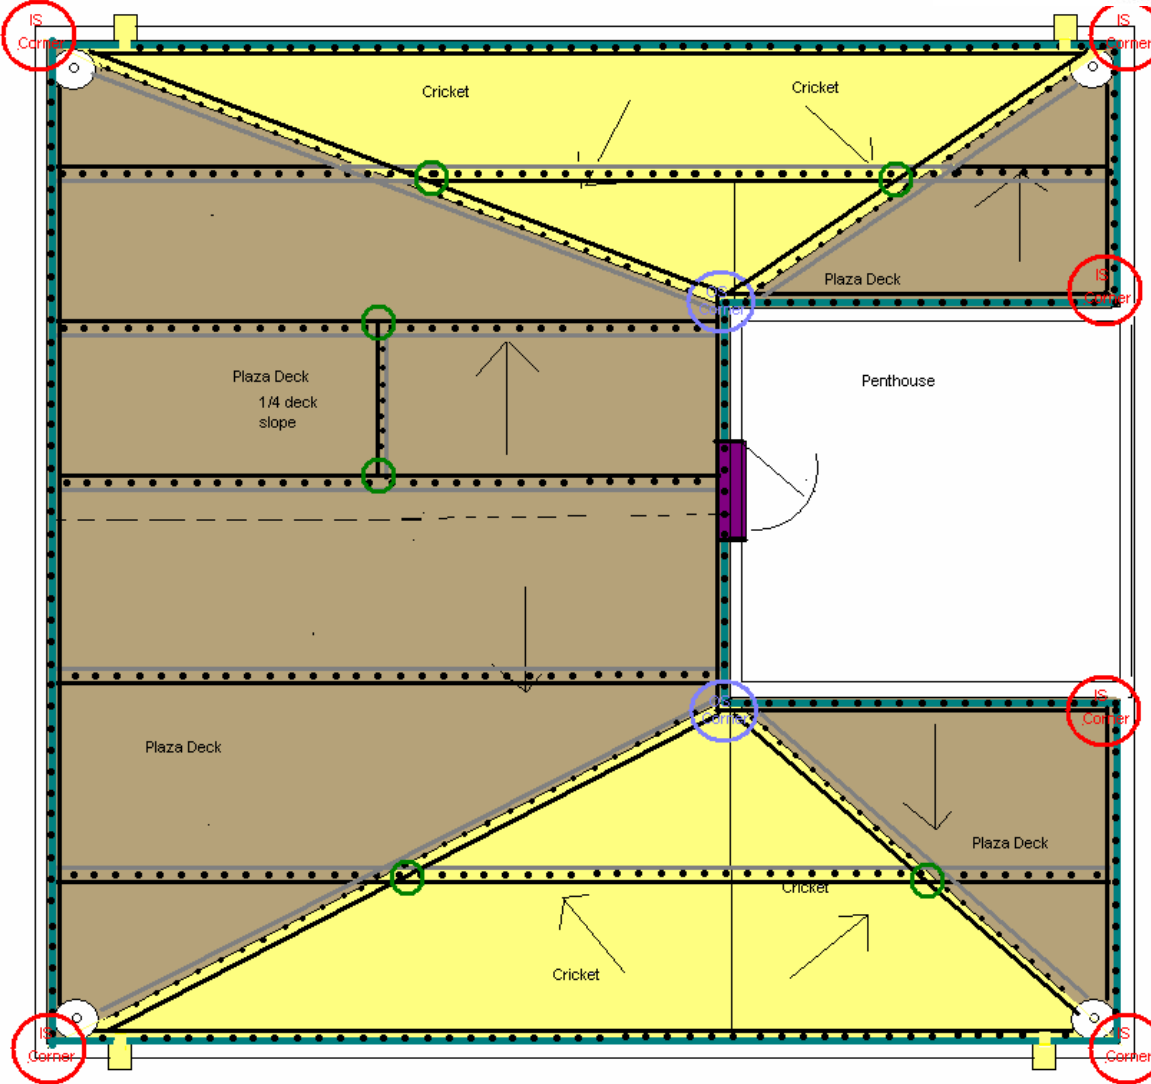

plazadek

by duradek™

18715 Auburn Black Diamond Road
Auburn, WA 98092-9184
1.800.442.9215

Product:

Thickness 80 mils
Color Brown / Gray
(reversible)

Mid Reinforced
Length 45 feet
Width 72 inches

Attachment:

Mechanically Fastened plazadek